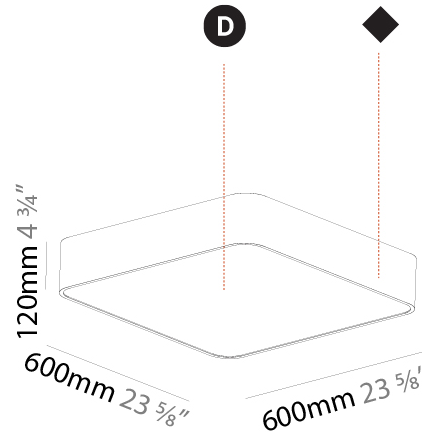

GENERAL

Series: Smoothy
Subseries: Smoothy Standard
Partner: Prolicht
Division: Architectural
Installation: Surface
Product Type: Ceiling Surface
Mounting Location: Ceiling
Light Distribution: Direct

PHYSICAL

Shape: Square
Length (mm): 600
Length (in): 23 5/8
Width (mm): 600
Width (in): 23 5/8
Height (mm): 120
Height (in): 4 3/4
Weight (kg): 11.315
Weight (lbs): 24.89
Diffuser: [PMMA - Opal or Micro-Prism](#)
Fixture Finish: [SSR / BKV / CWI / CRY / HAB / UFT / ITA / RUA / FTG / MYG / LOD / PUS / FRO / FUP / KIA / POP / BLS / SPG / MEY / GOH / CHC / COM / ABZ / JAG / OBR / MOS / ROR](#)
Fixture Material: [Extruded Aluminum / Steel](#)

ELECTRICAL

Lamp Type: LED (Zhaga Standard)
Input Wattage (W): 55
Total Output Wattage (W): 49.7
Dimming: [Non-Dimmable](#)
Driver Included: Yes
Driver Location: Integrated
Driver Type: [Constant Current - Universal](#)
Driver Class: [Class 2](#)
Input Voltage (V): 120 - 277
Constant Current (MA): 350
Upon Request: (Not included - see components) Integral: 0-10Vdc dimming / Phase dimming 120Vac only

LED

[Color Temperature (°K): 3000 / 4000](#)
Max. Delivered Lumen (lm): 5520 / 5720
CRI: >80 CRI
Efficiency (%): 0.867
Lamp Life (hrs): 50000
Upon Request: Other CCT available

OPTICAL

RATINGS AND CERTIFICATIONS

Certified By: Certified for North American Standards
IP rating: IP20

PROJECT
TYPE
SPECIFIER
QUANTITY
DATE